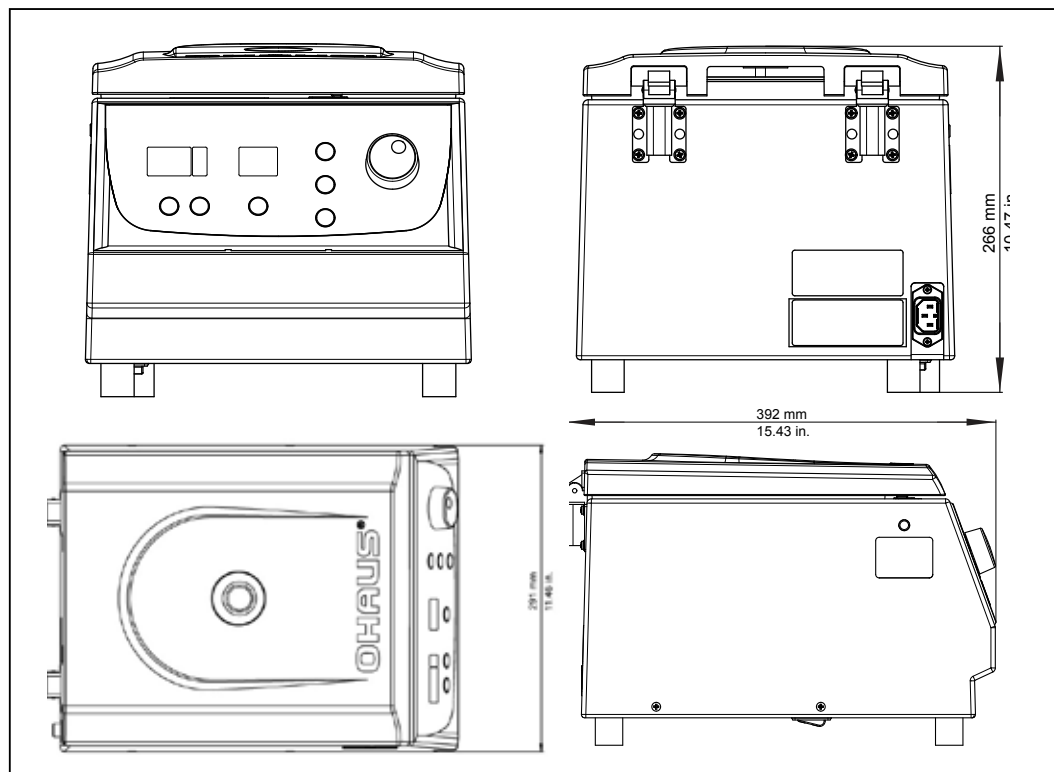

FRONTIER™ 5706 Multi Centrifuge

Model	FC5706	
Speed Range	200 rpm – 6000 rpm; 50 rpm/increments	
Maximum RCF	4427 x g; 10 x g/set	
Maximum Capacity (Rotor)	6 x 50 mL	
Cooling	Air Cooled	
Running Time	10 sec to 99 hr 99 min 99 sec or Continuous	
Noise Level (Depending on the Rotor)	≤ 60 +2 dB(A)	
AC Power	230 V/50 – 60 Hz	120 V/50 – 60 Hz
Voltage Fluctuation	± 10%	± 10%
Current Consumption	0.55 A	1.1 A
Power Consumption	100 W	100 W
Dimensions (W × D × H)	11.5 × 15.4 × 10.5 in/291 × 392 × 266 mm	
Net Weight (Without Rotor)	23 lb/10.5 kg	
Shipping Dimensions (W × D × H)	15.7 × 21.5 × 16.1 in/400 × 545 × 410 mm	
Shipping Weight (Without Rotor)	33 lb/15 kg	

Approvals

- **Product Safety:** EN 61010-1:2010, EN 61010-2-020:2006
- **Electromagnetic Compatibility:** EN 61326-1:2006, FCC Part 15 Class B

Dimensions